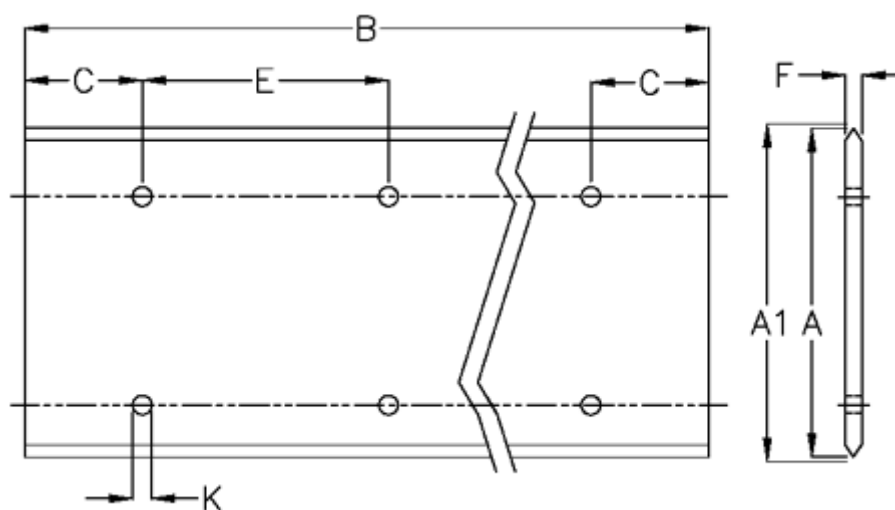

Data Sheet

Article number: 05712415361

Description: Hepco GV3 slide L 120 L536 P1
with counterbored holes

Measures

A	= 120
A1	= 120.81
B	= 536
C	= 88.0
E	= 180
F	= 9.12
For bearing	= J54
K	= 11.5xM10

Precision type	= P1
Weight kg/1000	= 8.50